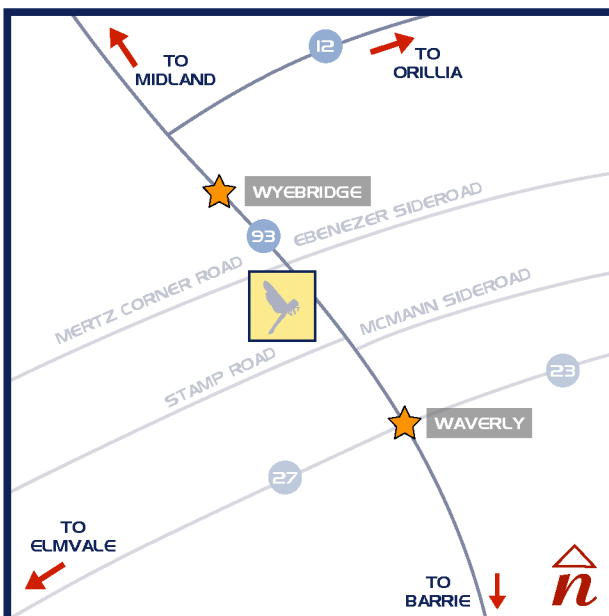

DETAIL

Member of