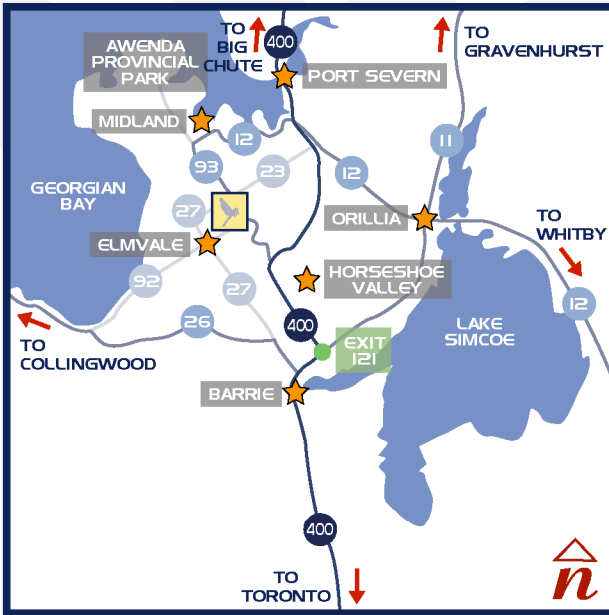

Two Ponds Location & Contact Info

AREA

A wildly natural and casually comfortable year-round retreat.

Near Midland, Ontario, Canada

- Country wild gardens
- Woodland walking paths
- Good hearty & healthy breakfast
- Fireplaces
- Central air conditioning
- Smoke free
- VISA or cash
- Lots of nearby attractions
- Wir sprechen Deutsch!